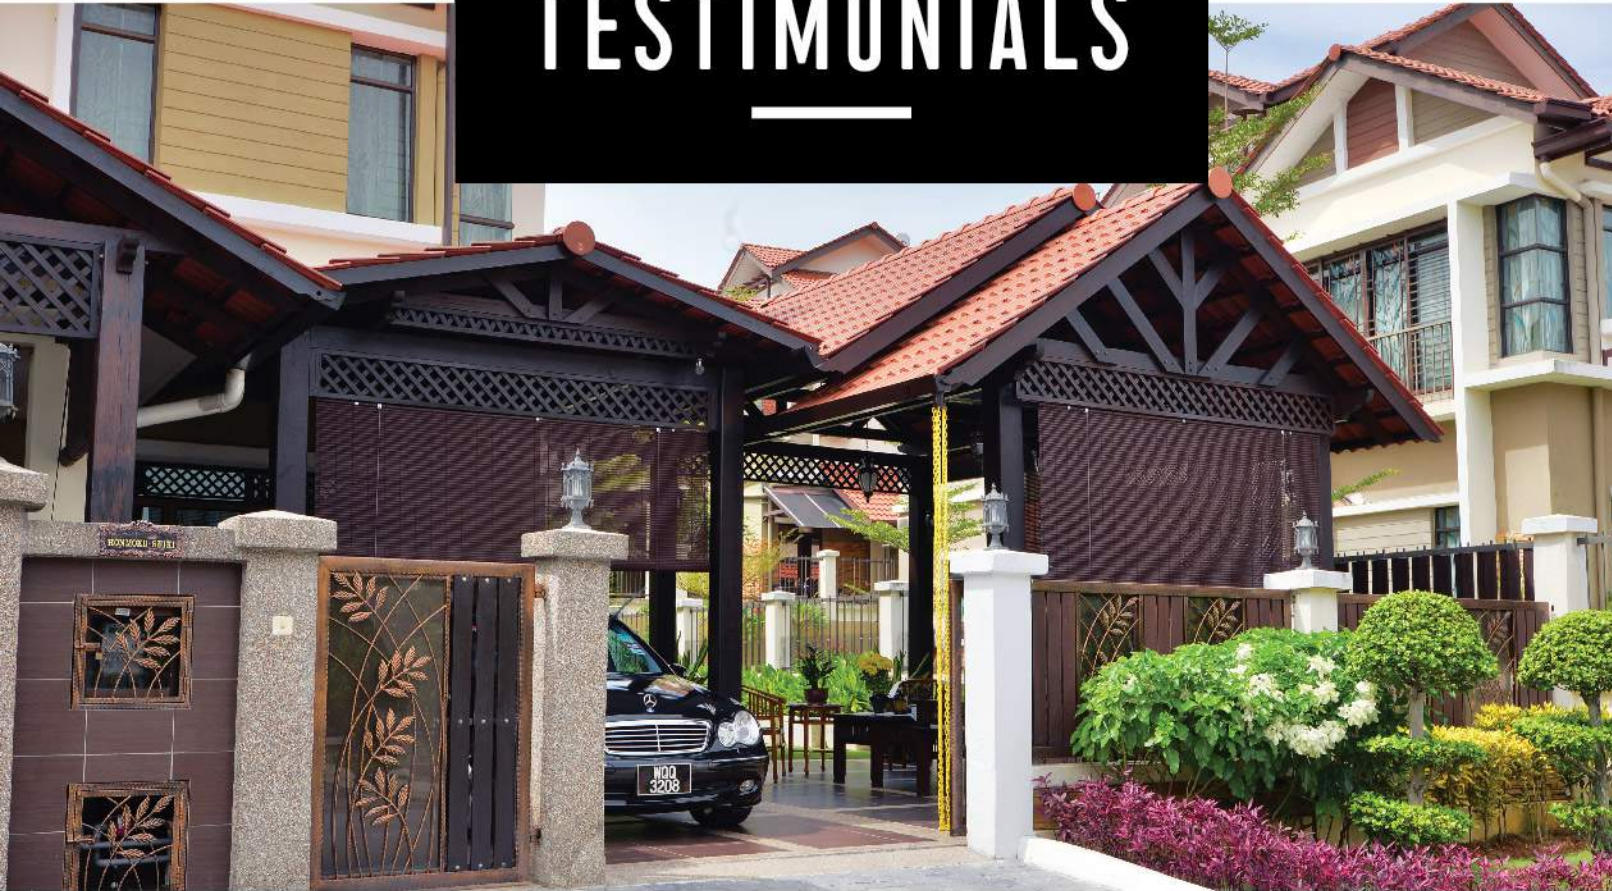

TESTIMONIALS